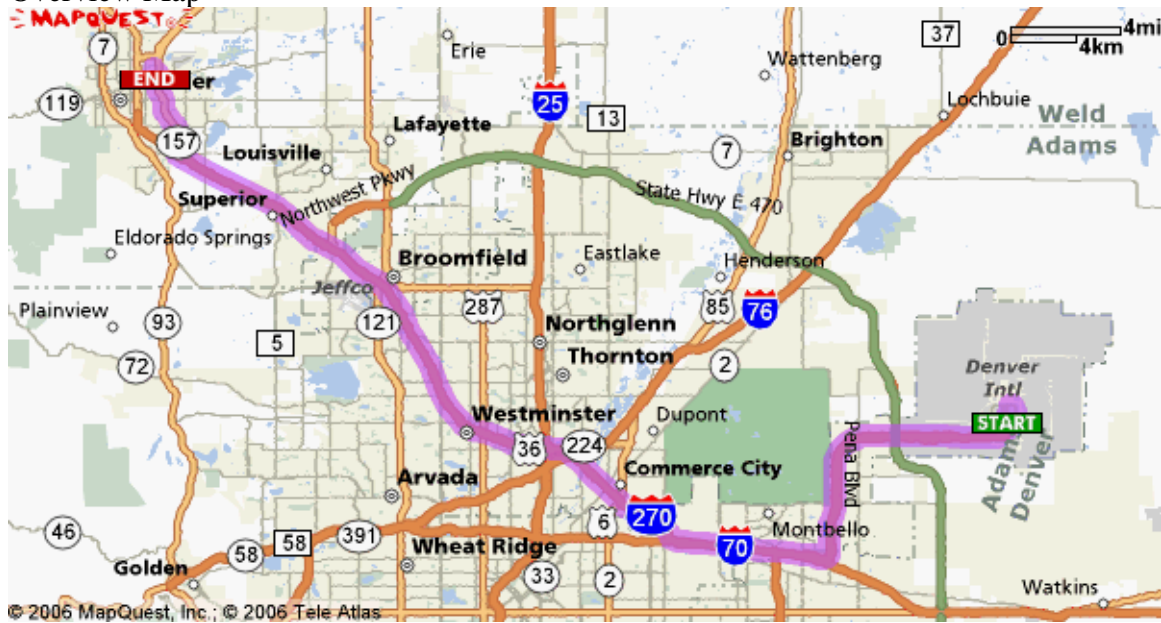

## Directions from Airport to NCAR Center Green Campus

Overview Map

Boulder Area Map

Driving directions below

Directions	Distance
<b>Total Est. Time:</b> 51 minutes <b>Total Est. Distance:</b> 45.33 miles	
 <b>1:</b> Start out going NORTH on PENA BLVD.	0.2 miles
 <b>2:</b> Turn SLIGHT RIGHT toward TERMINAL EAST.	1.9 miles
 <b>3:</b> Stay STRAIGHT to go onto PENA BLVD.	9.7 miles
 <b>4:</b> Merge onto I-70 W / US-36 W via the exit on the LEFT.	6.0 miles
 <b>5:</b> Take the I-270 W exit- EXIT 279- toward FT COLLINS.	0.3 miles
 <b>6:</b> Merge onto US-36 W.	23.4 miles
 <b>7:</b> Merge onto FOOTHILLS PKWY / CO-157 N toward C U STADIUM.	3.4 miles
 <b>8:</b> Turn LEFT onto VALMONT RD / CR-52.	0.1 miles
 <b>9:</b> Turn RIGHT onto CENTER GREEN DR.	0.1 miles
 <b>10:</b> End at <b>3080 Center Green Dr</b> Boulder, CO 80301-2252, US	
<b>Total Est. Time:</b> 51 minutes <b>Total Est. Distance:</b> 45.33 miles	

**Start:**

**Denver International Airport (DEN):** 303-342-2000  
8500 Pena Blvd, Denver, CO 80249, US

**End:**

**3080 Center Green Dr**  
Boulder, CO 80301-2252, US