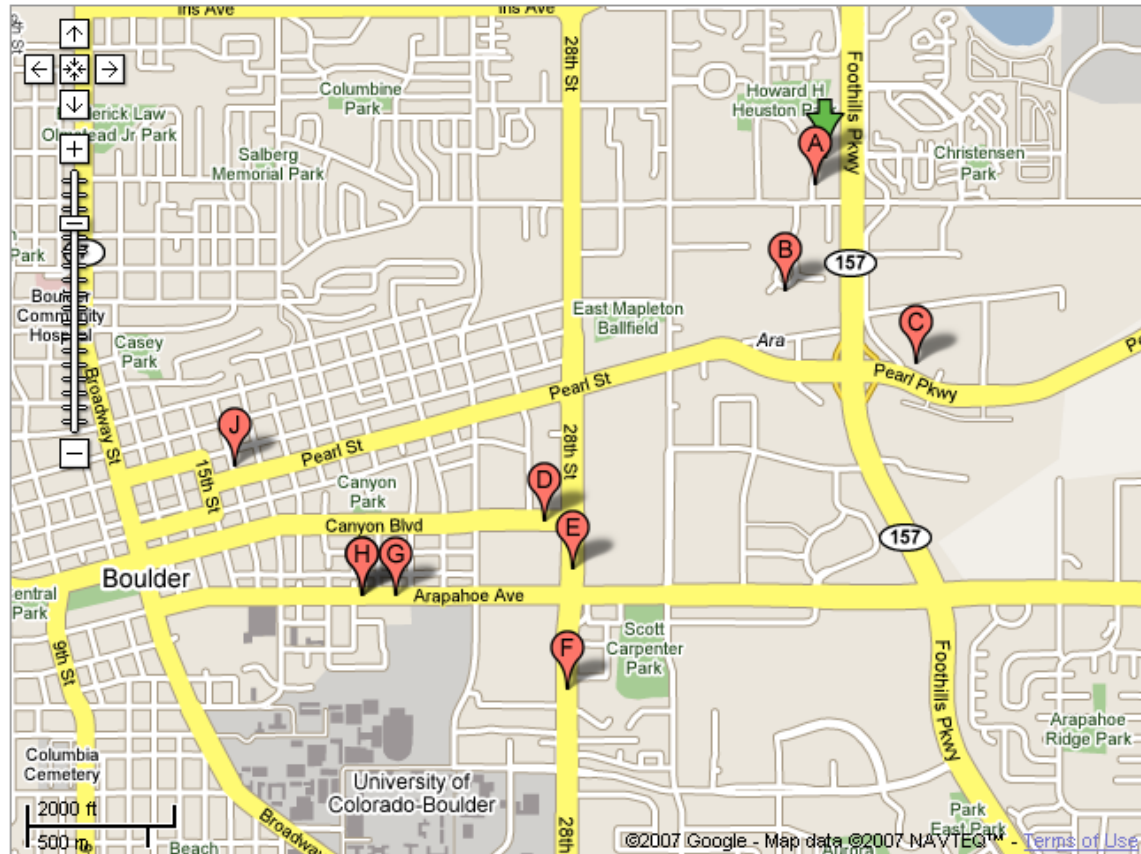

#### Boulder to DIA:

- Residential and Business pick-up available 5:30am to 9:00pm
- Reservations required

### **RTD Bus Service:**

[www.RTD-Denver.com](http://www.RTD-Denver.com) (look under “skyRide, Route AB, W-Bound”)

(303) 299-6000

- One way to several Boulder park-n-rides and the downtown bus station
- Leaves DIA hourly from 6:20am to 11:20pm
- Check at the “Ground Transportation” desk at DIA (main terminal near the fountain)
- ~ \$12.00
- Takes approximately 1 hr and 30 minutes w/no transfers
- From the Boulder bus station, take a cab for a few dollars

### **Yellow Cab:**

<http://www.yellowtrans.com/yellow%20cab2A.htm>

(303) 777-7777

- Approximately \$85 one way from DIA
- Takes about 1 hour

## Boulder Accommodations

Mention that you are attending a CU conference - you might get a discount.

Nearest to Meeting Site (courtesy Google Maps):

A. [Residence Inn By Marriott](#)

3030 Center Green Dr, Boulder, CO  
(303) 449-5545 - 1 review - 0.1 mi SW